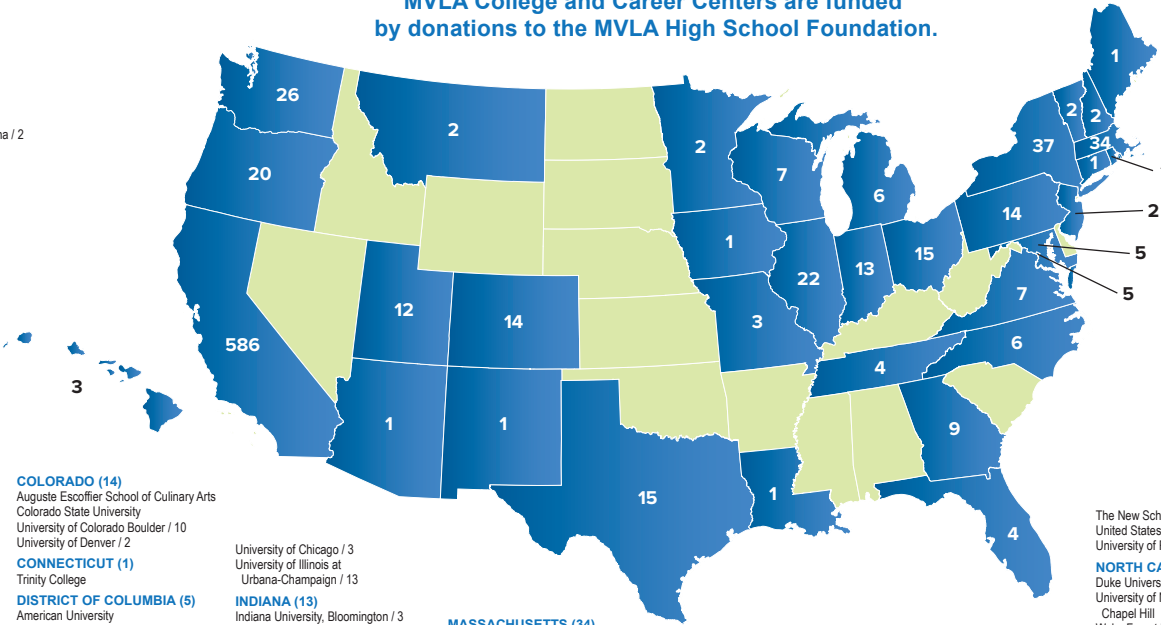

1. **ARIZONA (1)**
   The University of Arizona, Tucson
2. **CALIFORNIA (586)**
   Art Center College of Design
   California College of the Arts / 2
   California Polytechnic State University, San Luis Obispo / 34
   California State Polytechnic University, Pomona / 2
   California State University, Chico / 12
   California State University, Fresno
   California State University, Fullerton / 4
   California State University, Long Beach / 2
   California State University, Northridge / 2
   California State University, Sacramento
   California State University, Stanislaus
   Cañada College / 2
   Chabot College
   Chapman University / 3
   Claremont McKenna College
   De Anza College / 43
   Dominican University of California
   Foothill College / 129
   Irvine Valley College
   Loyola Marymount University / 8
   Menlo College
   Mission College / 3
   Occidental College / 3
   Pitzer College / 3
   Point Loma Nazarene University
   Saint Mary's College of California / 4
   San Diego State University / 11
   San Francisco State University / 7
   San Jose City College / 4
   San Jose State University / 35
   Santa Barbara City College / 4
   Santa Clara University / 14
   Scripps College / 4
   Shasta College
   Stanford University / 17
   Universal Technical Institute, Sacramento
   University of California, Berkeley / 37
   University of California, Davis / 17
   University of California, Irvine / 9
   University of California, Los Angeles / 30
   University of California, Merced / 8
   University of California, Riverside / 8
   University of California, Santa Barbara / 23
   University of California, Santa Cruz / 34
   University of Redlands / 2
   University of San Diego
   University of San Francisco / 5
   University of Southern California / 23
   University of the Pacific
   Vista Adult School

1. **COLORADO (14)**
   Auguste Escoffier School of Culinary Arts
   Colorado State University
   University of Colorado Boulder / 10
   University of Denver / 2
2. **CONNECTICUT (1)**
   Trinity College
3. **DISTRICT OF COLUMBIA (5)**
   American University
   Georgetown University
   The George Washington University / 3
4. **FLORIDA (4)**
   University of Miami / 4
5. **GEORGIA (9)**
   Emory University / 5
   Georgia Institute of Technology / 4
6. **HAWAII (3)**
   University of Hawaii at Manoa / 3
7. **ILLINOIS (22)**
   DePaul University / 2
   Loyola University Chicago
   North Central College
   Northwestern University / 2

1. **INDIANA (13)**
   Indiana University, Bloomington / 3
   Purdue University / 9
   University of Notre Dame
2. **IOWA (1)**
   The University of Iowa
3. **LOUISIANA (1)**
   Tulane University
4. **MAINE (1)**
   Bates College
5. **MARYLAND (5)**
   Johns Hopkins University / 2
   Peabody Institute of The Johns Hopkins University
   United States Naval Academy
   University of Maryland, College Park

1. **MICHIGAN (6)**
   University of Michigan, Ann Arbor / 6
2. **MINNESOTA (2)**
   University of Minnesota, Twin Cities / 2
3. **MISSOURI (3)**
   Saint Louis University
   Washington University in St. Louis / 2
4. **MONTANA (2)**
   Montana State University / 2
5. **NEW HAMPSHIRE (2)**
   Dartmouth College / 2

1. **NEW JERSEY (2)**
   Princeton University
   Rutgers University, New Brunswick
2. **NEW MEXICO (1)**
   New Mexico Military Institute
3. **NEW YORK (37)**
   Barnard College / 2
   Columbia University / 2
   Cornell University / 5
   New York University / 17
   Pace University
   Pratt Institute / 2
   Rochester Institute of Technology
   Syracuse University / 4

1. The New School
   United States Military Academy
   University of Rochester
2. **NORTH CAROLINA (6)**
   Duke University / 4
   University of North Carolina at Chapel Hill
   Wake Forest University
3. **OHIO (15)**
   Case Western Reserve University / 6
   Denison University
   Kent State University
   Kanyon College
   Oberlin College / 3
   Otterbein University
   The Ohio State University
   University of Cincinnati
4. **OREGON (20)**
   Oregon State University / 8
   Pacific University
   University of Oregon / 10
   Willamette University